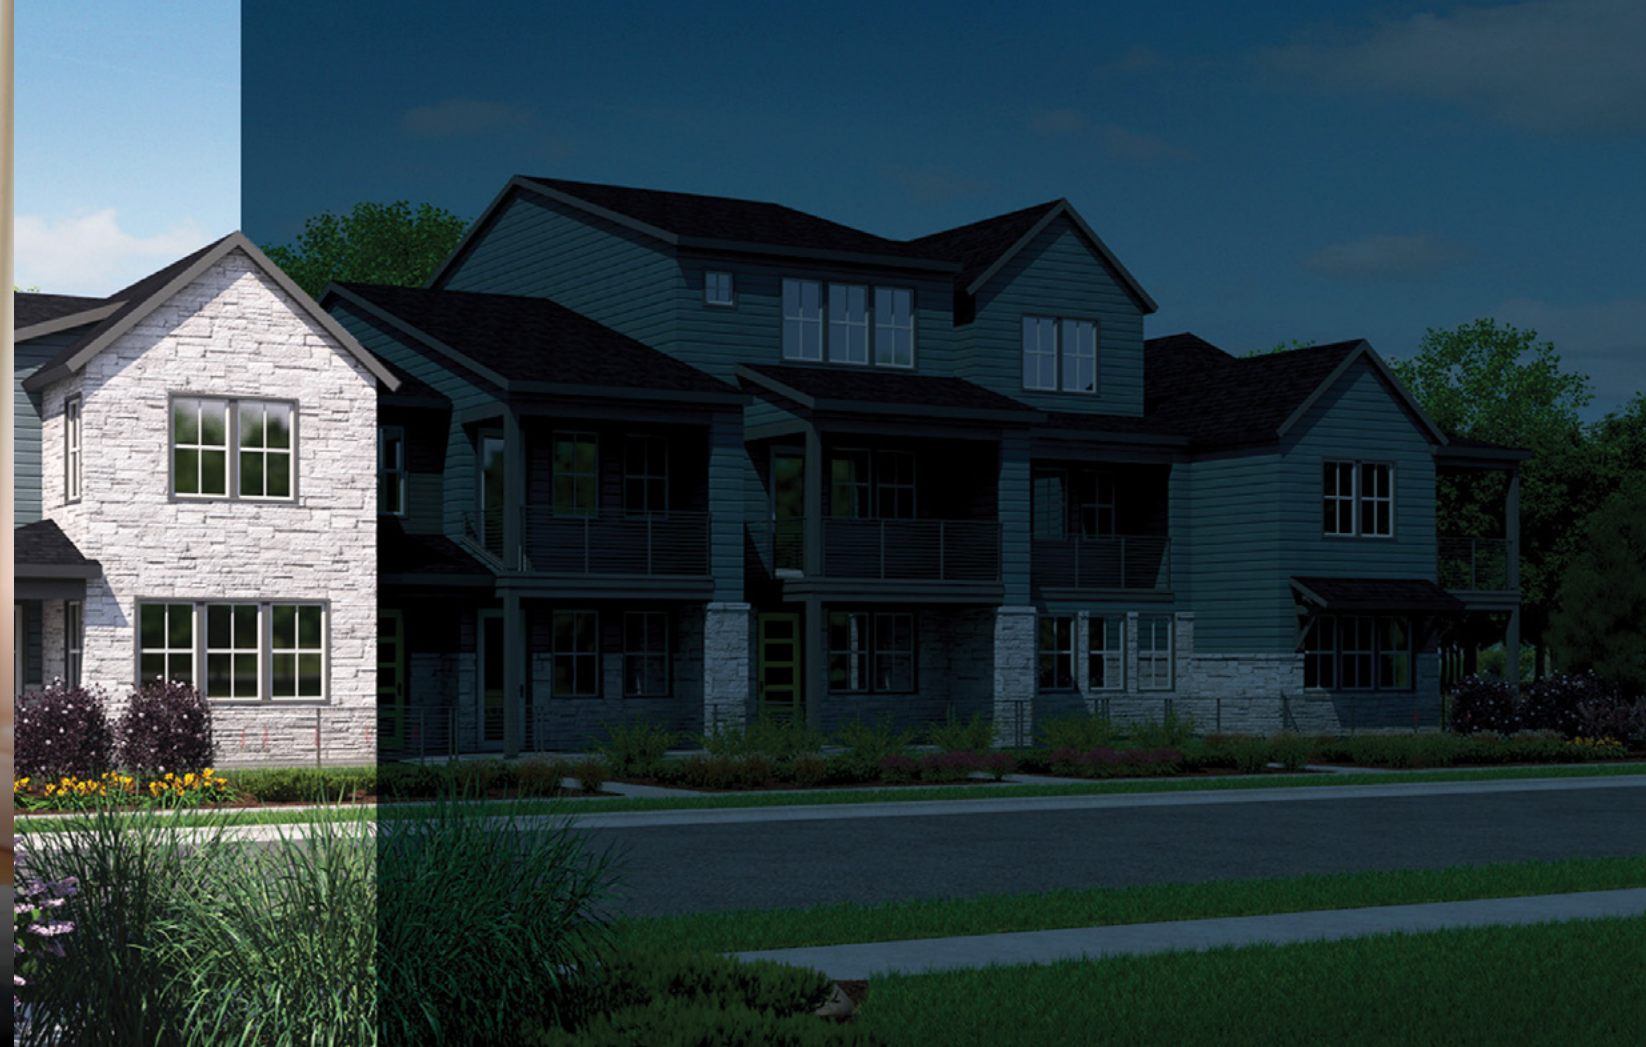

Exceeding homebuyer expectations since 1966.

At the end of the day,
there is only one thing you want your new home to be...

Well Done.

Welcome to McStain Neighborhoods.

MCSTAIN.COM | 303.665.8200

PARKWAY COLLECTION AT ARRAS PARK

104th & Steele in Thornton, CO | From I-25, exit 221 to 104th Avenue. Head east two miles and turn south on Steele Street.

The McStain Parkway Collection
at Arras Park

2530

A townhome that's all party downstairs
and all quiet upstairs with open living
space on one level and cozy bedrooms
all on another.

The McStain Parkway Collection
at Arras Park

2530

1,689 Finished Sq. Ft.

3 Bedrooms

2.5 Baths

2 Car Garage

3-Plex Elevation

5-Plex Elevation