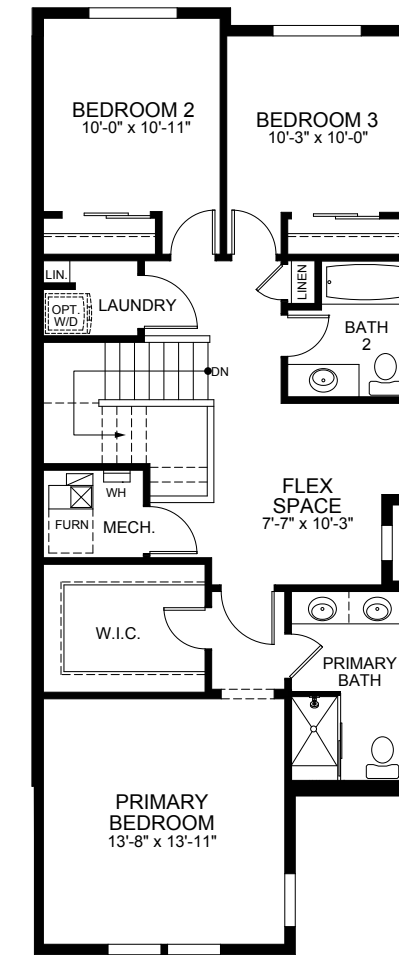

104th & Steele in Thornton, CO | From I-25, exit 221 to 104th Avenue. Head east two miles and turn south on Steele Street.

The McStain Parkway Collection
at Arras Park

2530

A townhome that's all party downstairs
and all quiet upstairs with open living
space on one level and cozy bedrooms
all on another.

The McStain Parkway Collection
at Arras Park

2530

1,689 Finished Sq. Ft.

3 Bedrooms

2.5 Baths

2 Car Garage

3-Plex Elevation

5-Plex Elevation

6-Plex Elevation

Optional Features

OPT. DECK

OPT. OFFICE

OPT. POCKET OFFICE