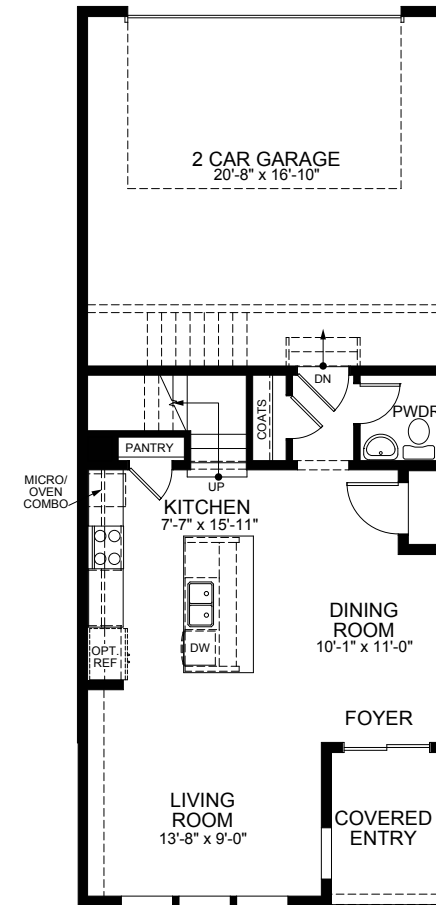

104th & Steele in Thornton, CO | From I-25, exit 221 to 104th Avenue. Head east two miles and turn south on Steele Street.

The McStain Parkway Collection
at Arras Park

2530

A townhome that's all party downstairs
and all quiet upstairs with open living
space on one level and cozy bedrooms
all on another.

The McStain Parkway Collection
at Arras Park

2530

1,689 Finished Sq. Ft.

3 Bedrooms

2.5 Baths

2 Car Garage

3-Plex Elevation

5-Plex Elevation

6-Plex Elevation

Optional Features

OPT. DECK

OPT. OFFICE

OPT. POCKET OFFICE