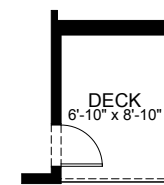

The McStain Parkway Collection
at Arras Park

2530

1,689 Finished Sq. Ft.

3 Bedrooms

2.5 Baths

2 Car Garage

3-Plex Elevation

5-Plex Elevation

6-Plex Elevation

Optional Features

OPT. DECK

OPT. OFFICE

OPT. POCKET OFFICE