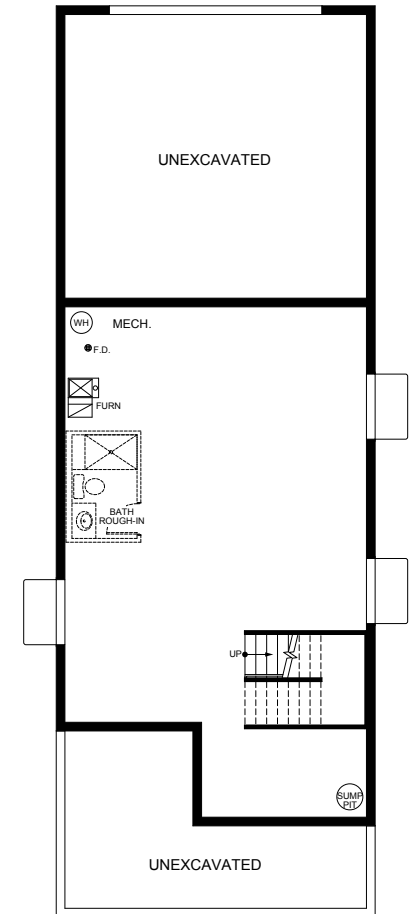

104th & Steele in Thornton, CO | From I-25, exit 221 to 104th Avenue. Head east two miles and turn south on Steele Street.

The McStain Park Place Collection
at Arras Park

4640

When your connection to each other is just as strong as the connection from inside to outside with a large, covered front porch and options to have four bedrooms neatly organized upstairs.

The McStain Park Place Collection
at Arras Park

4640

2,140 Finished Sq. Ft.
3-5 Bedrooms
2.5-3.5 Baths
2 Car Garage

Craftsman Elevation

Farmhouse Elevation

Western Shingle Elevation

FIRST FLOOR

SECOND FLOOR