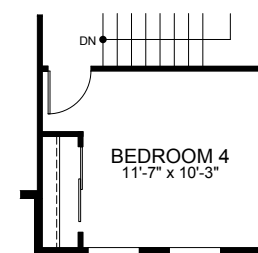

Optional Features

OPT. BEDROOM 4