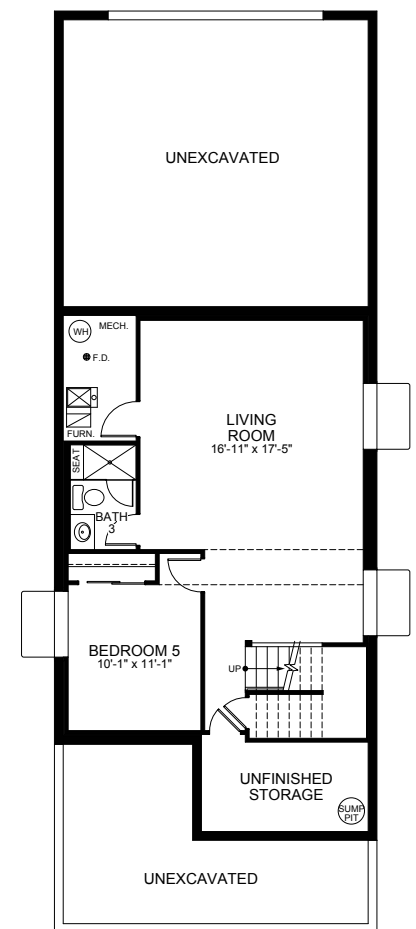

104th & Steele in Thornton, CO | From I-25, exit 221 to 104th Avenue. Head east two miles and turn south on Steele Street.

The McStain Park Place Collection
at Arras Park

4640

When your connection to each other is just as strong as the connection from inside to outside with a large, covered front porch and options to have four bedrooms neatly organized upstairs.

The McStain Park Place Collection
at Arras Park

4640

2,140 Finished Sq. Ft.
3-5 Bedrooms
2.5-3.5 Baths
2 Car Garage

Craftsman Elevation

Farmhouse Elevation

Western Shingle Elevation

FIRST FLOOR

SECOND FLOOR

BASEMENT

Optional Features

OPT. BEDROOM 4

FINISHED BASEMENT