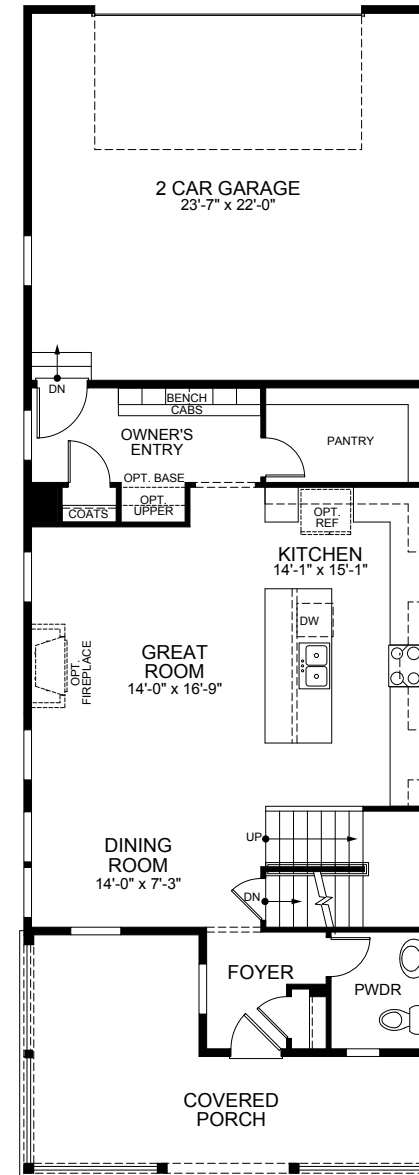

104th & Steele in Thornton, CO | From I-25, exit 221 to 104th Avenue. Head east two miles and turn south on Steele Street.

The McStain Park Place Collection
at Arras Park

4640

When your connection to each other is just as strong as the connection from inside to outside with a large, covered front porch and options to have four bedrooms neatly organized upstairs.

The McStain Park Place Collection
at Arras Park

4640

2,140 Finished Sq. Ft.
3-5 Bedrooms
2.5-3.5 Baths
2 Car Garage

Craftsman Elevation

Farmhouse Elevation

Western Shingle Elevation

FIRST FLOOR

SECOND FLOOR

BASEMENT

Optional Features

OPT. BEDROOM 4

FINISHED BASEMENT