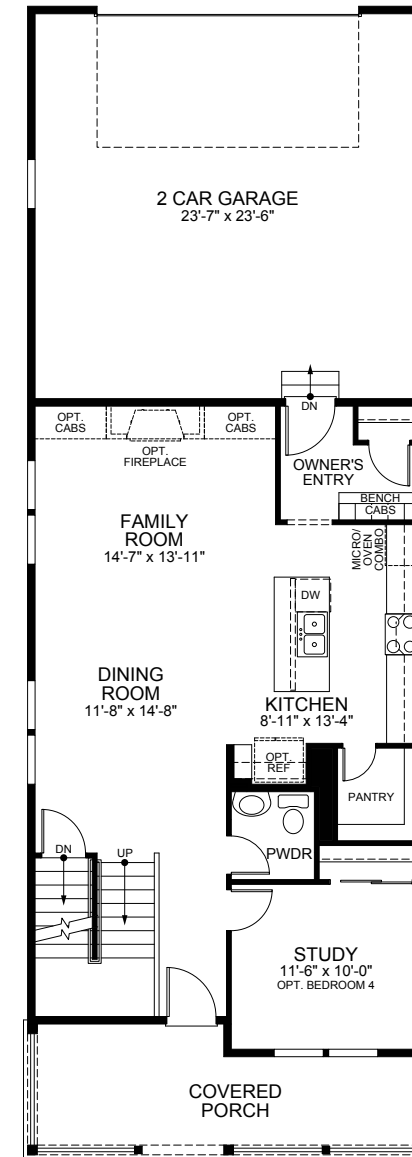

104th & Steele in Thornton, CO | From I-25, exit 221 to 104th Avenue. Head east two miles and turn south on Steele Street.

The McStain Park Place Collection
at Arras Park

4650

A home that meets your stage of life no matter your lifestyle with its optional main-level bedroom that comes standard as your (private) home office.

The McStain Park Place Collection
at Arras Park

4650

2,233 Finished Sq. Ft.
3-6 Bedrooms
2.5-4 Baths
2 Car Garage

Craftsman Elevation

Farmhouse Elevation

Four Square Elevation

FIRST FLOOR

SECOND FLOOR

BASEMENT

Optional Features

OPT. BEDROOM 4

OPT. EXTENDED FAMILY ROOM

OPT. PARTIAL FINISHED BASEMENT