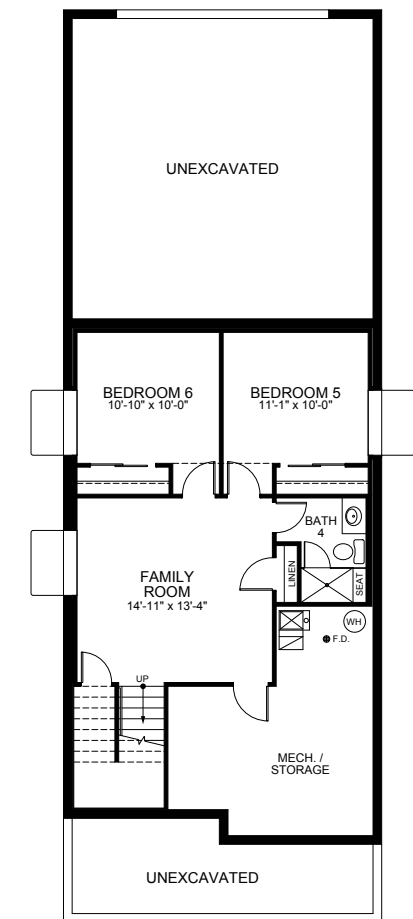

104th & Steele in Thornton, CO | From I-25, exit 221 to 104th Avenue. Head east two miles and turn south on Steele Street.

The McStain Park Place Collection
at Arras Park

4650

A home that meets your stage of life no matter your lifestyle with its optional main-level bedroom that comes standard as your (private) home office.

The McStain Park Place Collection
at Arras Park

4650

2,233 Finished Sq. Ft.
3-6 Bedrooms
2.5-4 Baths
2 Car Garage

Craftsman Elevation

Farmhouse Elevation

Four Square Elevation

FIRST FLOOR

SECOND FLOOR

BASEMENT

Optional Features

OPT. BEDROOM 4

OPT. EXTENDED FAMILY ROOM

OPT. PARTIAL FINISHED BASEMENT