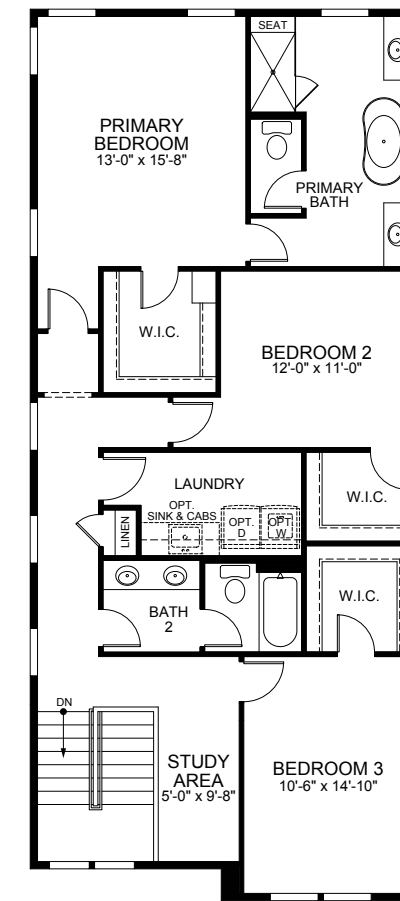

104th & Steele in Thornton, CO | From I-25, exit 221 to 104th Avenue. Head east two miles and turn south on Steele Street.

The McStain Park Place Collection
at Arras Park

4650

A home that meets your stage of life no matter your lifestyle with its optional main-level bedroom that comes standard as your (private) home office.

The McStain Park Place Collection
at Arras Park

4650

2,233 Finished Sq. Ft.
3-6 Bedrooms
2.5-4 Baths
2 Car Garage

Craftsman Elevation

Farmhouse Elevation

Four Square Elevation

FIRST FLOOR

SECOND FLOOR

BASEMENT

Optional Features

OPT. BEDROOM 4

OPT. EXTENDED FAMILY ROOM

OPT. PARTIAL FINISHED BASEMENT