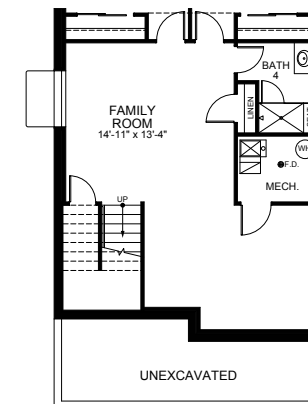

The McStain Park Place Collection
at Arras Park

4650

2,233 Finished Sq. Ft.
3-6 Bedrooms
2.5-4 Baths
2 Car Garage

Craftsman Elevation

Farmhouse Elevation

Four Square Elevation

FIRST FLOOR

SECOND FLOOR

BASEMENT

Optional Features

OPT. BEDROOM 4

OPT. EXTENDED FAMILY ROOM

OPT. PARTIAL FINISHED BASEMENT