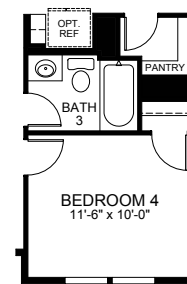

The McStain Park Place Collection
at Arras Park

4650

2,233 Finished Sq. Ft.
3-6 Bedrooms
2.5-4 Baths
2 Car Garage

Craftsman Elevation

Farmhouse Elevation

Four Square Elevation

FIRST FLOOR

SECOND FLOOR

BASEMENT

Optional Features

OPT. BEDROOM 4

OPT. EXTENDED FAMILY ROOM

OPT. PARTIAL FINISHED BASEMENT