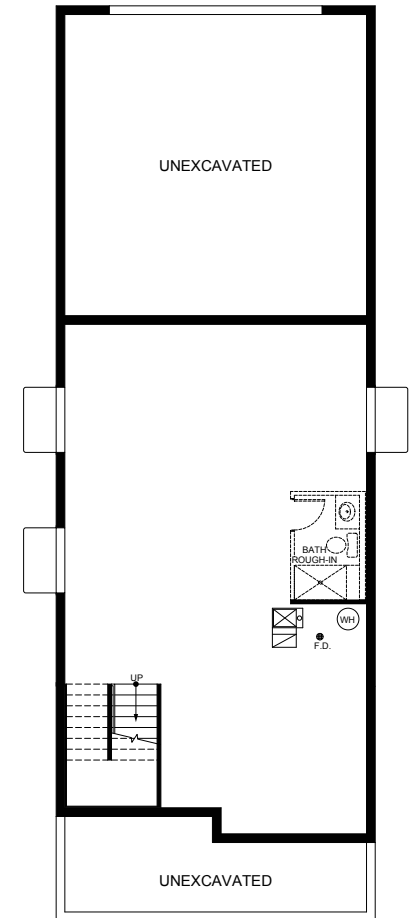

104th & Steele in Thornton, CO | From I-25, exit 221 to 104th Avenue. Head east two miles and turn south on Steele Street.

The McStain Park Place Collection
at Arras Park

4650

A home that meets your stage of life no matter your lifestyle with its optional main-level bedroom that comes standard as your (private) home office.

The McStain Park Place Collection
at Arras Park

4650

2,233 Finished Sq. Ft.
3-6 Bedrooms
2.5-4 Baths
2 Car Garage

Craftsman Elevation

Farmhouse Elevation

Four Square Elevation

FIRST FLOOR

SECOND FLOOR

BASEMENT

Optional Features

OPT. BEDROOM 4

OPT. EXTENDED FAMILY ROOM

OPT. PARTIAL FINISHED BASEMENT