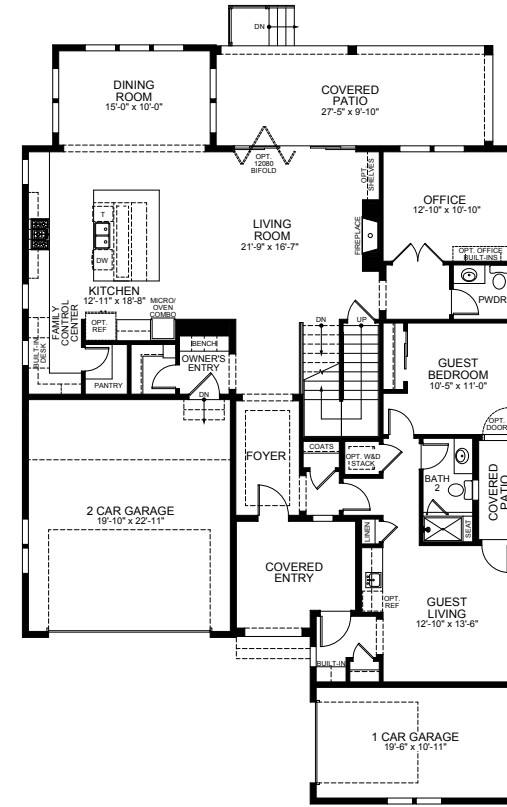

MCSTAIN
— NEIGHBORHOODS —

Well Done.

The McStain Premier Collection
at Westerly

6160

4,087 Finished Sq. Ft. Above Ground

1,228 Sq. Ft. Finished Basement

5,315 Total Finished Sq. Ft.

5-7 Bedrooms

4.5-6.5 Baths

3-Car Garage

Farmhouse Elevation

Craftsman Elevation

Victorian Elevation

FIRST FLOOR

SECOND FLOOR

PARTIAL FINISHED BASEMENT

Optional Features

OPT. 2-SIDED FIREPLACE AT RETREAT

OPT. WET BAR BUILT-IN AT BASEMENT

OPT. BACK KITCHEN IN LIEU OF FAMILY CONTROL CENTER

OPT. FULL BASEMENT

OPT. HIGH PROFILE