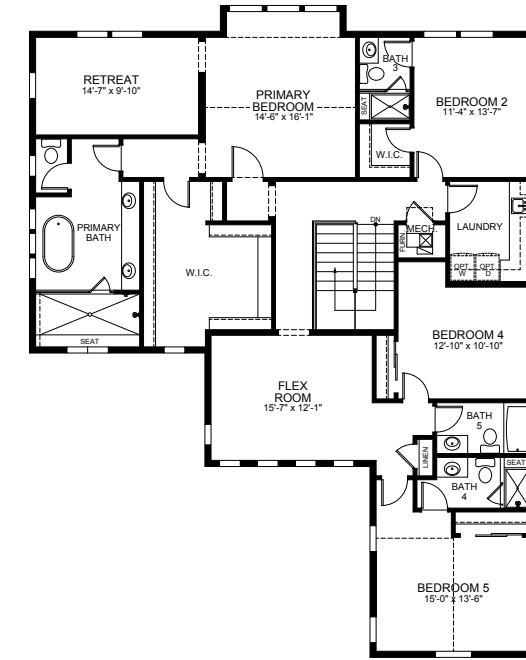

MCSTAIN
— NEIGHBORHOODS —

Well Done.

The McStain Premier Collection
at Westerly

6160

4,087 Finished Sq. Ft. Above Ground

1,228 Sq. Ft. Finished Basement

5,315 Total Finished Sq. Ft.

5-7 Bedrooms

4.5-6.5 Baths

3-Car Garage

Farmhouse Elevation

Craftsman Elevation

Victorian Elevation

FIRST FLOOR

SECOND FLOOR

PARTIAL FINISHED BASEMENT

Optional Features

OPT. 2-SIDED FIREPLACE AT RETREAT

OPT. WET BAR BUILT-IN AT BASEMENT

OPT. BACK KITCHEN IN LIEU OF FAMILY CONTROL CENTER

OPT. FULL BASEMENT

OPT. HIGH PROFILE