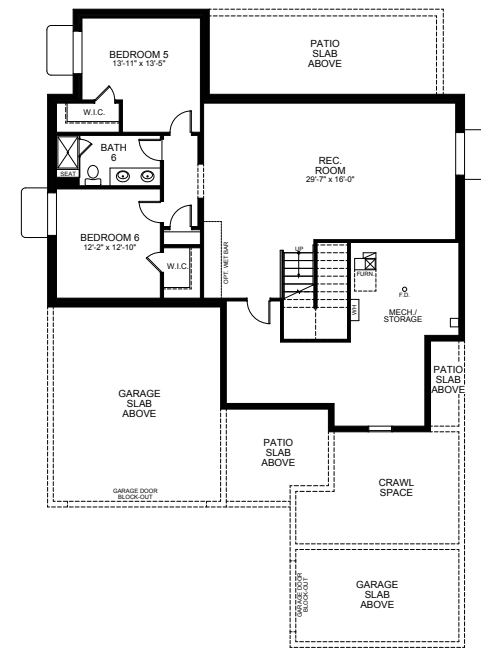

MCSTAIN
— NEIGHBORHOODS —

Well Done.

The McStain Premier Collection
at Westerly

6160

4,087 Finished Sq. Ft. Above Ground

1,228 Sq. Ft. Finished Basement

5,315 Total Finished Sq. Ft.

5-7 Bedrooms

4.5-6.5 Baths

3-Car Garage

Farmhouse Elevation

Craftsman Elevation

Victorian Elevation

FIRST FLOOR

SECOND FLOOR

PARTIAL FINISHED BASEMENT

Optional Features

OPT. 2-SIDED FIREPLACE AT RETREAT

OPT. WET BAR BUILT-IN AT BASEMENT

OPT. BACK KITCHEN IN LIEU OF FAMILY CONTROL CENTER

OPT. FULL BASEMENT

OPT. HIGH PROFILE