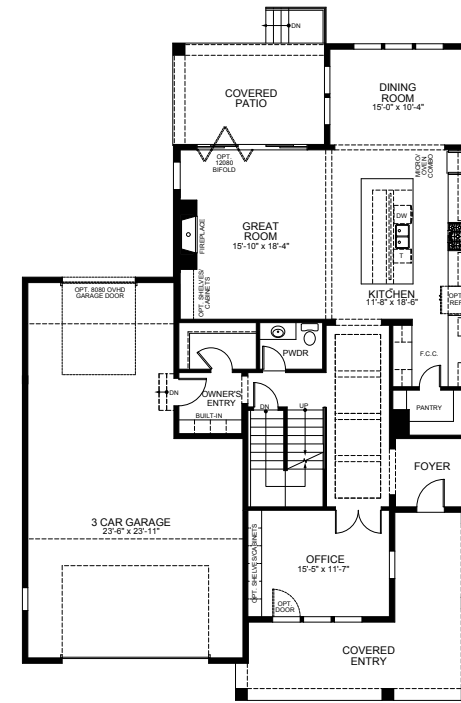

The McStain Premier Collection
at Westerly

6130

3,179 Sq. Ft. Finished Above Ground
984 Sq. Ft. Finished Basement
4,163 Total Finished Sq. Ft.
3-6 Bedrooms
3.5-5.5 Bathrooms
3-Car Garage

Four Square Elevation

Tudor Elevation

Victorian Elevation

FIRST FLOOR

SECOND FLOOR

BASEMENT

Optional Features