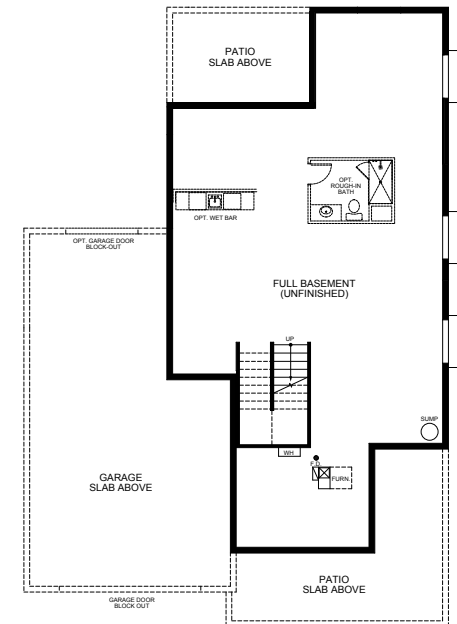

The McStain Premier Collection
at Westerly

6130

3,179 Sq. Ft. Finished Above Ground
984 Sq. Ft. Finished Basement
4,163 Total Finished Sq. Ft.
3-6 Bedrooms
3.5-5.5 Bathrooms
3-Car Garage

Four Square Elevation

Tudor Elevation

Victorian Elevation

FIRST FLOOR

SECOND FLOOR

BASEMENT

Optional Features