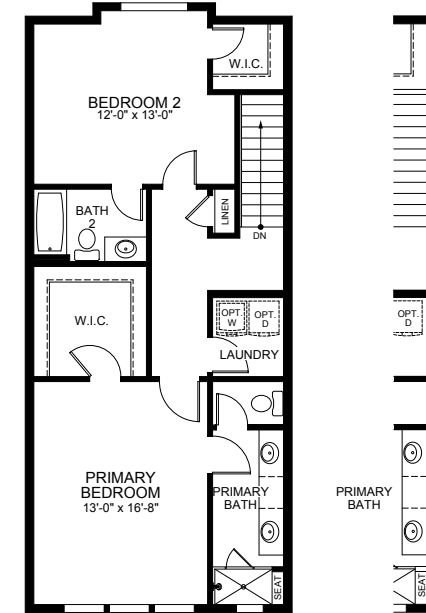

The McStain Parkway Collection
at Arras Park

2550

2,221 Finished Sq. Ft.

3 Bedrooms

3.5 Baths

2 Car Garage

3-Plex Elevation

5-Plex Elevation

6-Plex Elevation

FIRST FLOOR

END CORNER UNIT

SECOND FLOOR

END CORNER UNIT

THIRD FLOOR

END CORNER UNIT

Optional Features