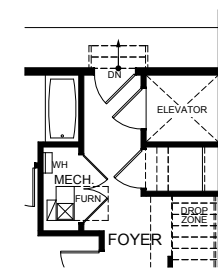

The McStain Parkway Collection
at Arras Park

2550

2,221 Finished Sq. Ft.

3 Bedrooms

3.5 Baths

2 Car Garage

3-Plex Elevation

5-Plex Elevation

6-Plex Elevation

FIRST FLOOR

END CORNER UNIT

SECOND FLOOR

END CORNER UNIT

THIRD FLOOR

END CORNER UNIT

Optional Features

OPT. ELEVATOR FIRST FLOOR
END CORNER UNIT

OPT. ELEVATOR THIRD FLOOR

OPT. ELEVATOR SECOND FLOOR
END CORNER UNIT

OPT. ELEVATOR SECOND FLOOR
END CORNER UNIT