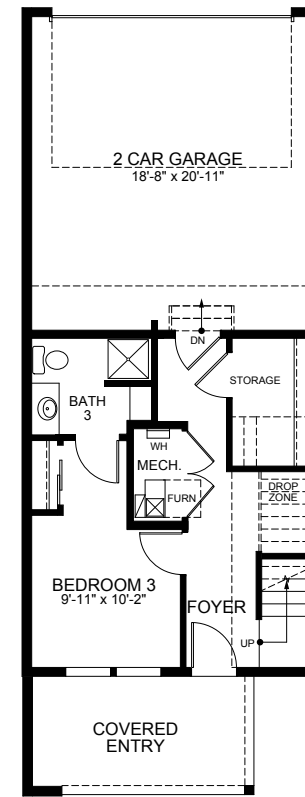

The McStain Parkway Collection
at Arras Park

2550

2,221 Finished Sq. Ft.

3 Bedrooms

3.5 Baths

2 Car Garage

3-Plex Elevation

5-Plex Elevation

6-Plex Elevation

FIRST FLOOR

END CORNER UNIT

SECOND FLOOR

END CORNER UNIT

THIRD FLOOR

END CORNER UNIT

Optional Features