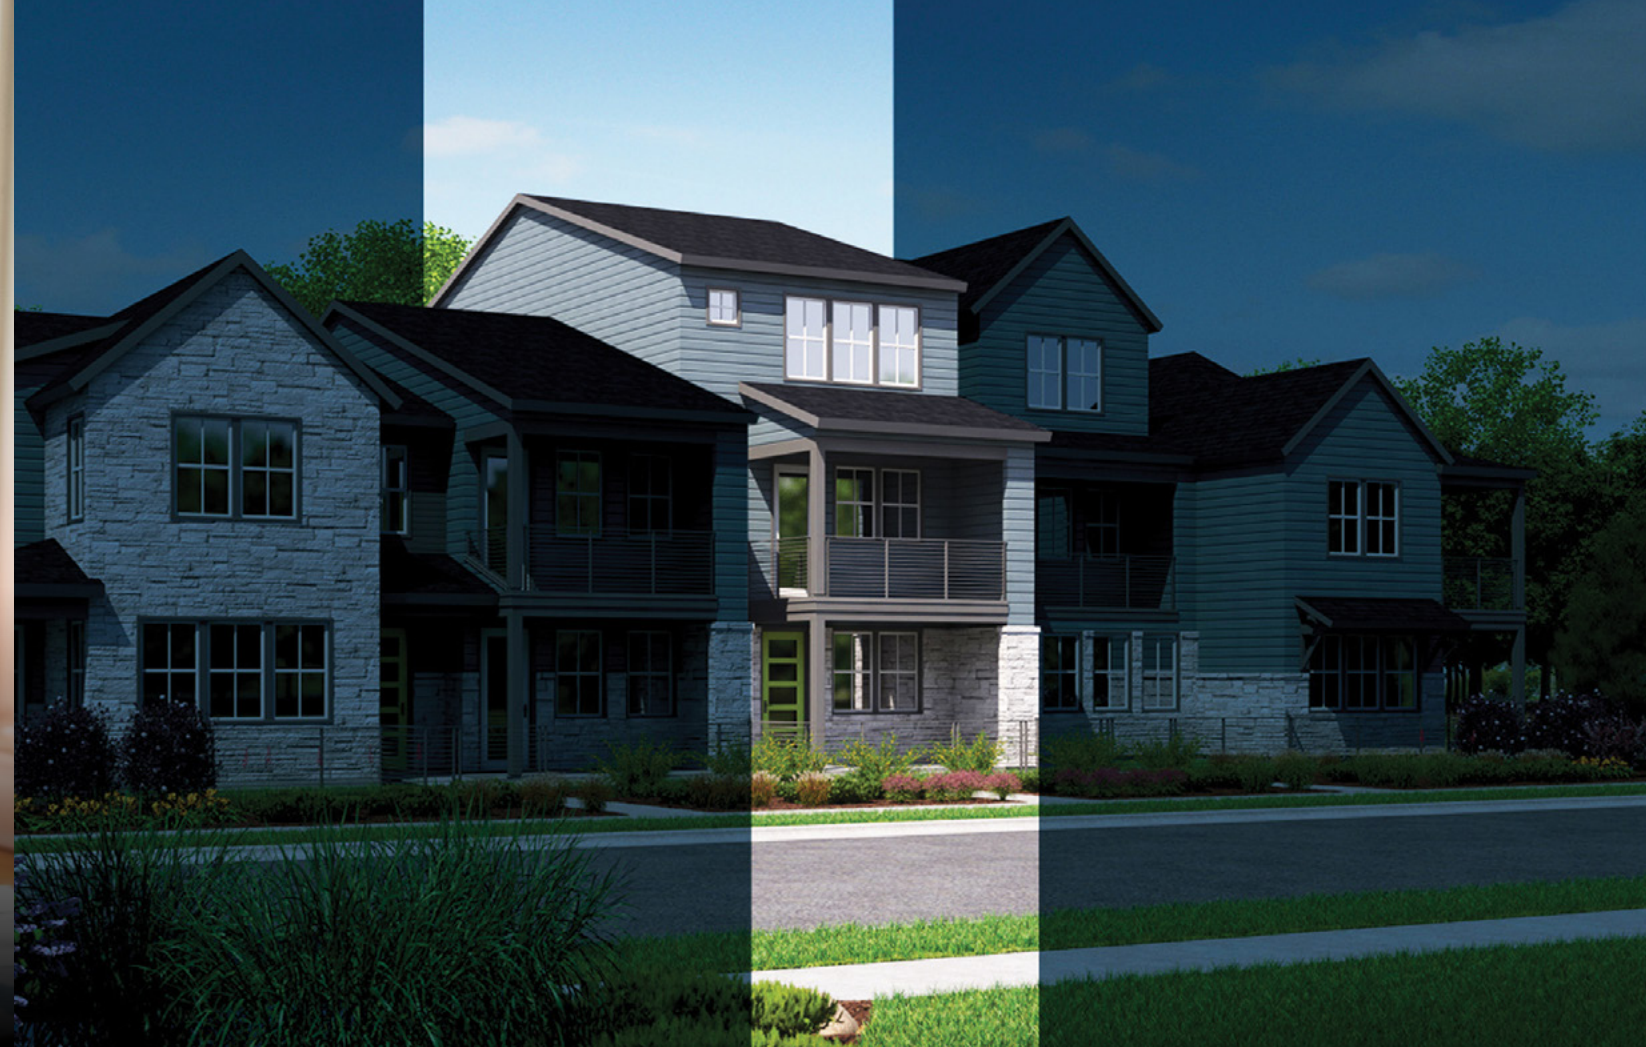

Exceeding homebuyer expectations since 1966.

At the end of the day,
there is only one thing you want your new home to be...
Well Done.

Welcome to McStain Neighborhoods.

MCSTAIN.COM | 303.665.8200

PARKWAY COLLECTION AT ARRAS PARK

104th & Steele in Thornton, CO | From I-25, exit 221 to 104th Avenue. Head east two miles and turn south on Steele Street.

The McStain Parkway Collection
at Arras Park

2550

A three-story townhome with an optional elevator, thoughtfully designed living spaces and a kitchen that greets guests from the covered porch, need we say more?

The McStain Parkway Collection
at Arras Park

2550

2,221 Finished Sq. Ft.

3 Bedrooms

3.5 Baths

2 Car Garage

3-Plex Elevation

5-Plex Elevation