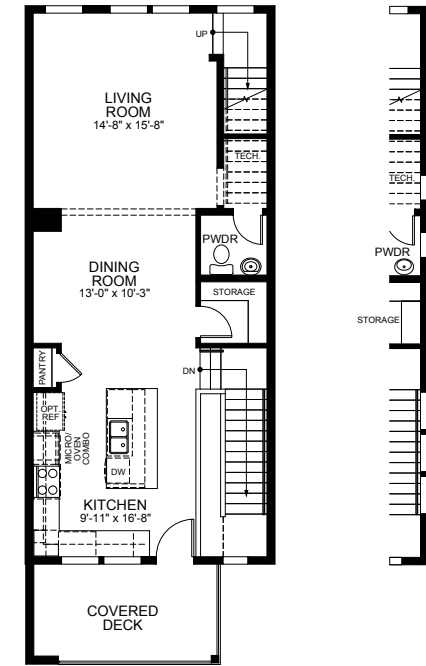

The McStain Parkway Collection
at Arras Park

2550

2,221 Finished Sq. Ft.

3 Bedrooms

3.5 Baths

2 Car Garage

3-Plex Elevation

5-Plex Elevation

6-Plex Elevation

FIRST FLOOR

END CORNER UNIT

SECOND FLOOR

END CORNER UNIT

THIRD FLOOR

END CORNER UNIT

Optional Features