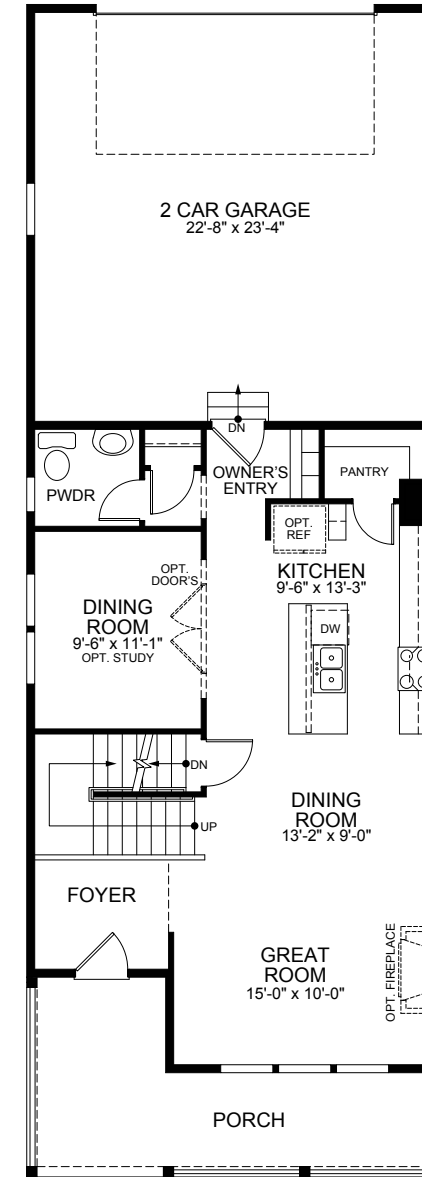

The McStain Park Place Collection
at Arras Park

4610

1,950 Finished Sq. Ft.
3-4 Bedrooms
2.5-3.5 Baths
2 Car Garage

Foursquare Elevation

Craftsman Elevation

Farmhouse Elevation

Western Shingle Elevation

FIRST FLOOR