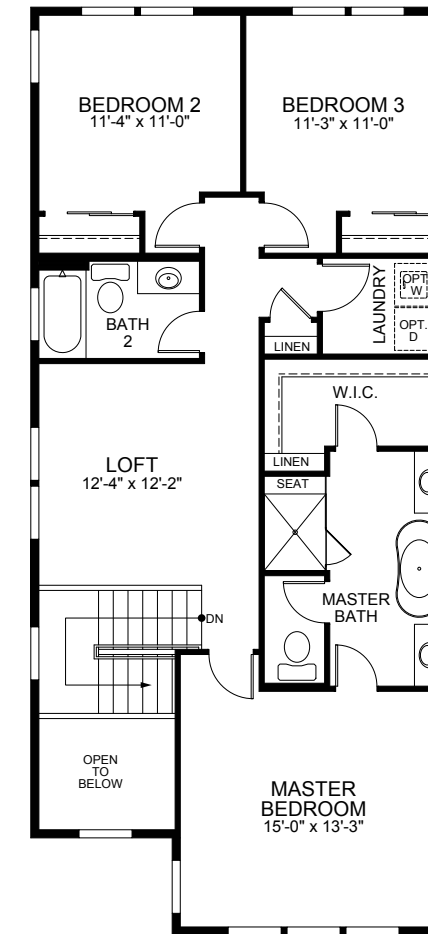

The McStain Park Place Collection
at Arras Park

4610

1,950 Finished Sq. Ft.
3-4 Bedrooms
2.5-3.5 Baths
2 Car Garage

Foursquare Elevation

Craftsman Elevation

Farmhouse Elevation

Western Shingle Elevation

FIRST FLOOR

SECOND FLOOR

BASEMENT

FINISHED BASEMENT

Optional Features