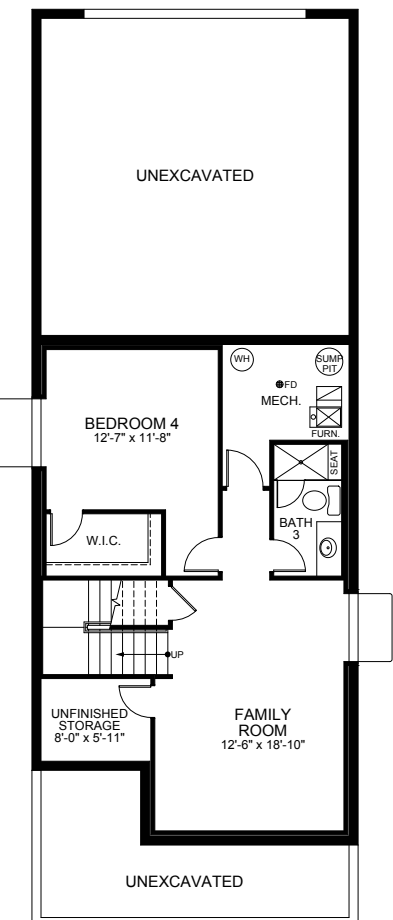

FINISHED BASEMENT