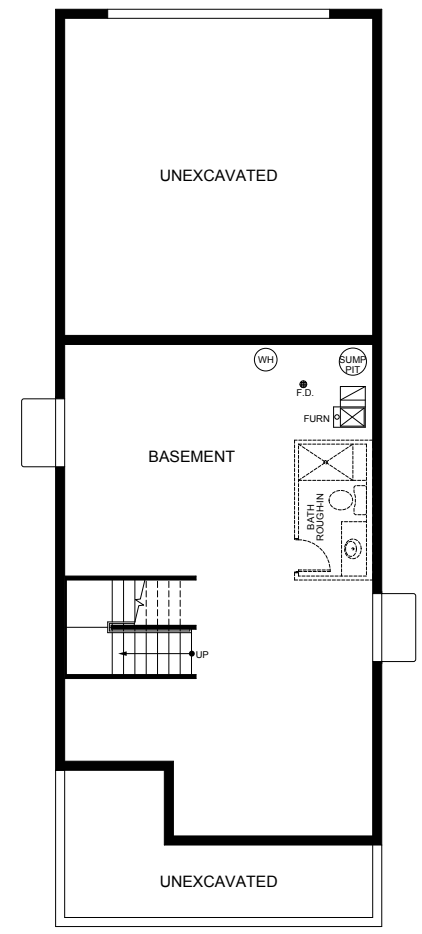

The McStain Park Place Collection
at Arras Park

4610

1,950 Finished Sq. Ft.
3-4 Bedrooms
2.5-3.5 Baths
2 Car Garage

BASEMENT

Optional Features